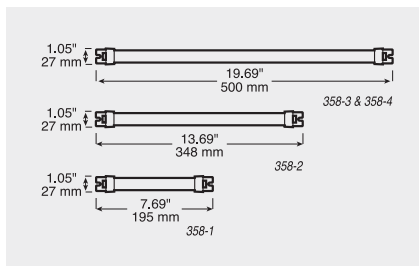

### 358 LED Strip Light

- Available in 6", 12" and 18" lengths.
- Easy and versatile surface screw mounting; ideal for center ceiling mount in step vans and service bodies.
- Multi-volt design is compatible with both 12V and 24V systems.
- Available with either stripped leads or terminated with .180 bullets.
- Integral molded seal resists dust, moisture and vapors.
- Optional timer switch available separately.
- 18-inch version available with wires at both ends for daisy-chaining lights together.
- Designed to meet IP67 ingress protection rating.

Order No.	Description	Lumens	Pack	Std Carton
358-1	6" long, stripped leads	300	poly pack	12
358-2	12" long, stripped leads	500	poly pack	12
358-3	18" long, stripped leads	1000	poly pack	12
M358-1	6" long, stripped leads	300	mfg. pack	50
M358-1-BT2	6" long, .180 bullets	300	mfg. pack	50
M358-2	12" long, stripped leads	500	mfg. pack	50
M358-2-BT2	12" long, .180 bullets	500	mfg. pack	50
M358-3	18" long, stripped leads	1000	mfg. pack	50
M358-3-BT2	18" long, .180 bullets	1000	mfg. pack	50
M358-4	18" long, dual-end stripped leads	1000	mfg. pack	50
M358-4-BT2	18" long, dual-end .180 bullets	1000	mfg. pack	50